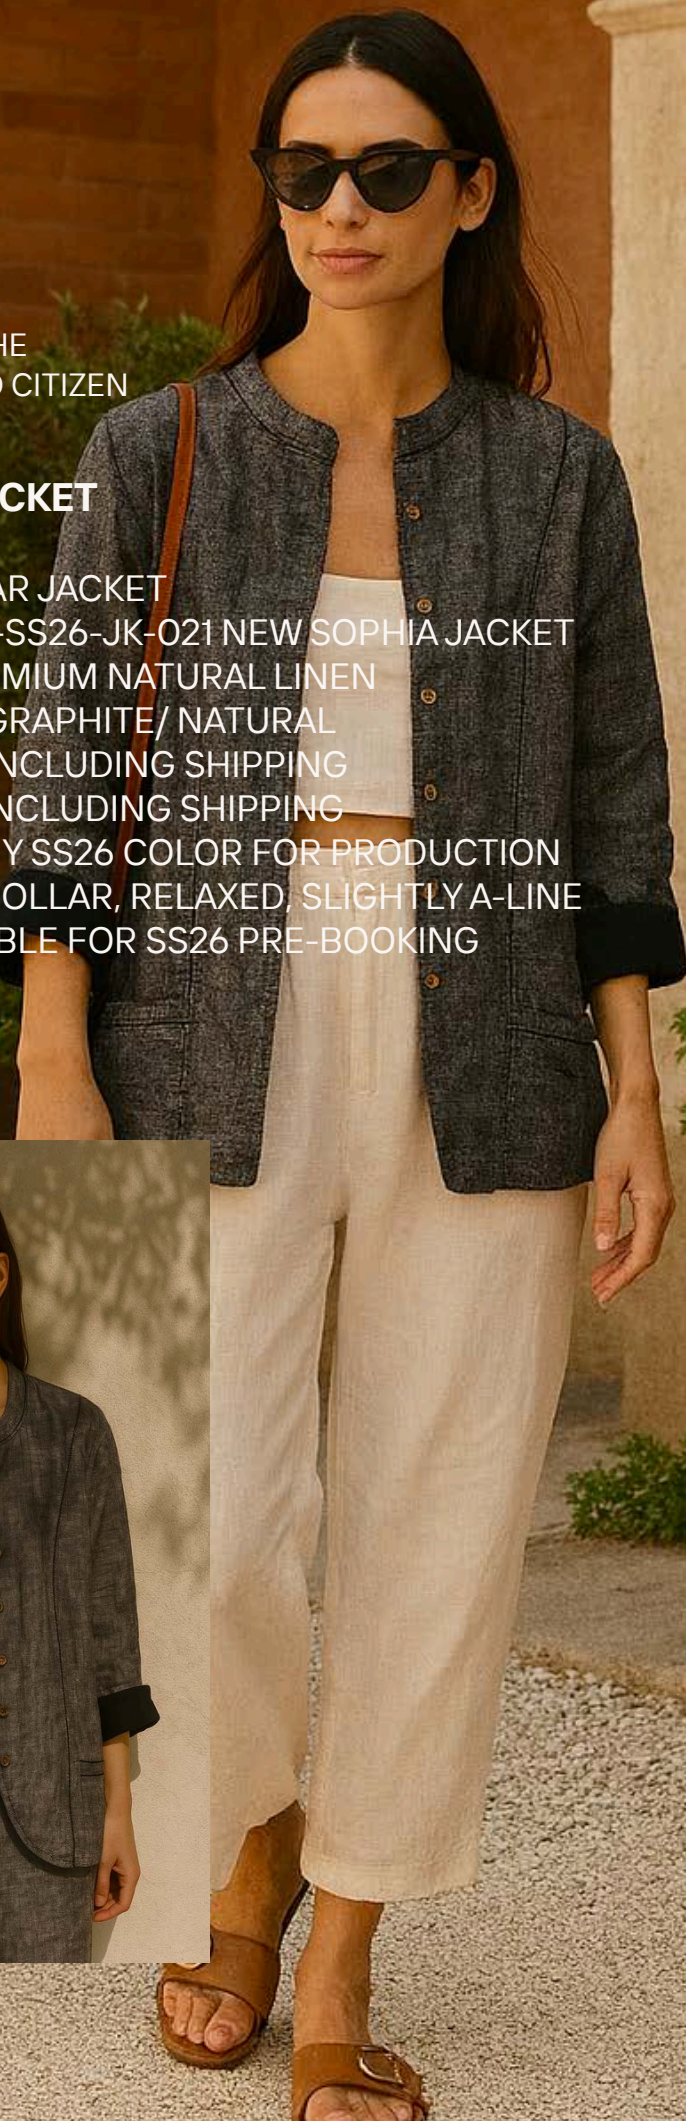

ECO-LUXURY FOR THE
DISCERNING WORLD CITIZEN

NEW SOPHIA JACKET

MANDARIN COLLAR JACKET

STYLE CODE: FAB-SS26-JK-021 NEW SOPHIA JACKET

FABRIC: 100% PREMIUM NATURAL LINEN

SAMPLE COLOR: GRAPHITE/ NATURAL

PRICE USD : $ 53 INCLUDING SHIPPING

PRICE CAD : $ 77 INCLUDING SHIPPING

SIZES: XS – XXL ANY SS26 COLOR FOR PRODUCTION

FIT: MANDARIN COLLAR, RELAXED, SLIGHTLY A-LINE

DELIVERY: AVAILABLE FOR SS26 PRE-BOOKING