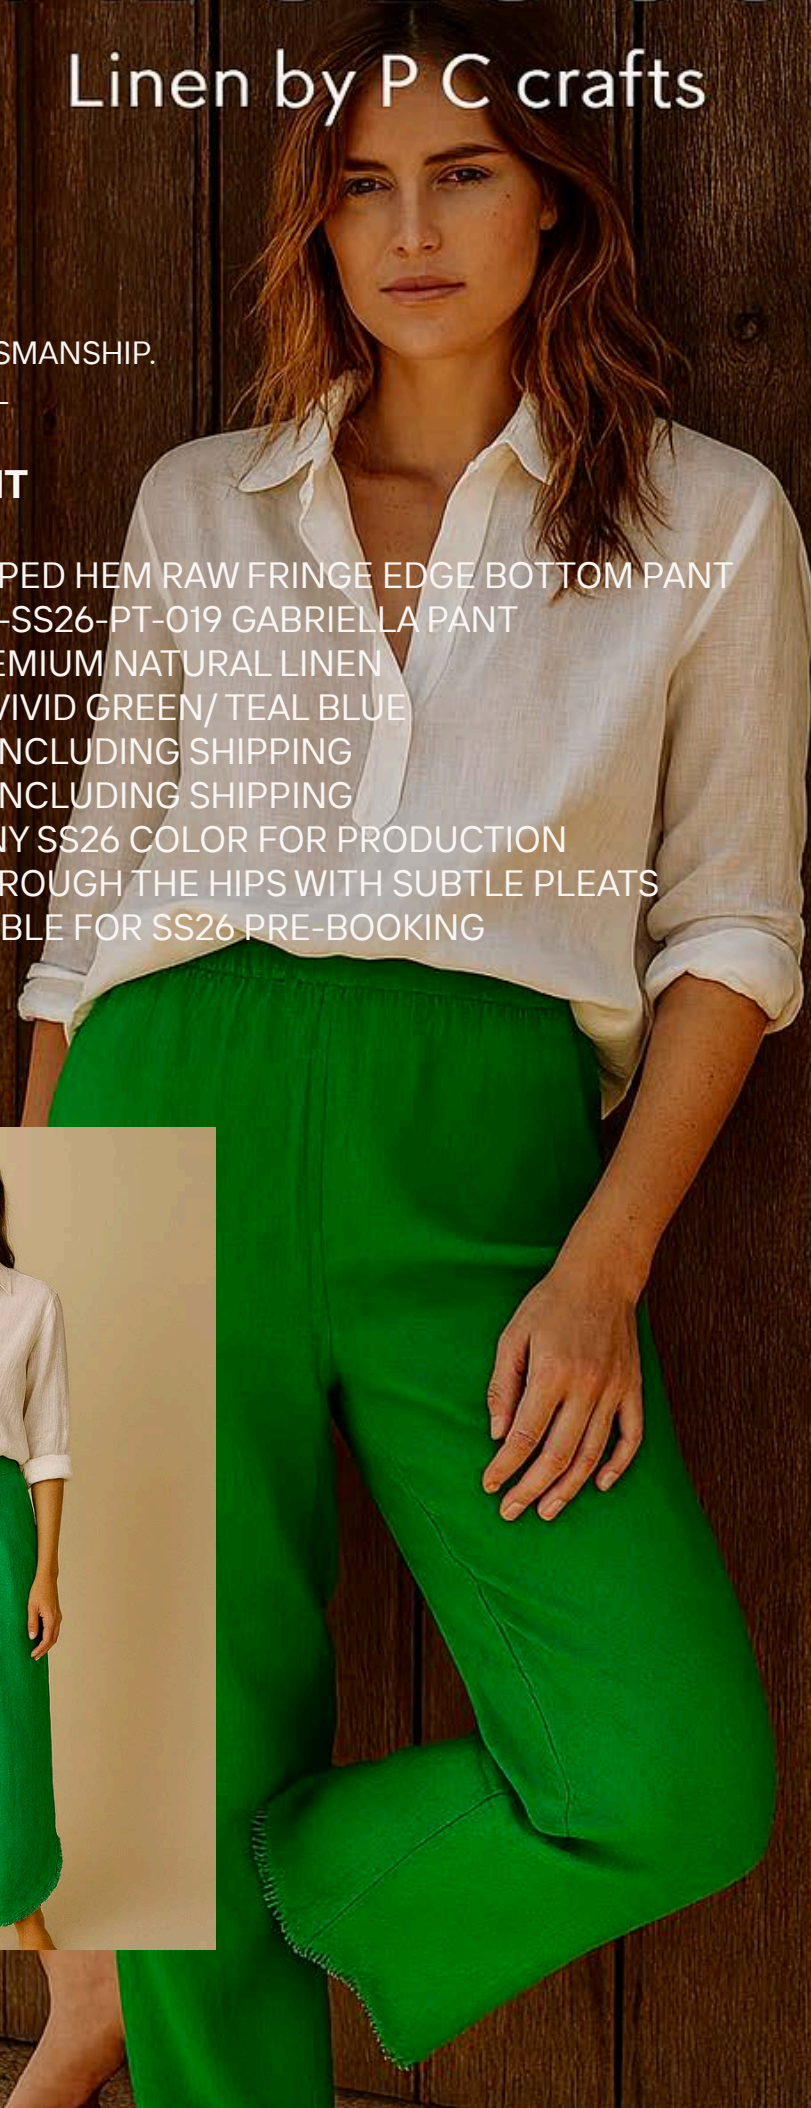

FABULOUS!

Linen by P C crafts

CONSCIOUS CRAFTSMANSHIP.
IMPECCABLE DETAIL

GABRIELLA PANT

CURVED, SCALLOPED HEM RAW FRINGE EDGE BOTTOM PANT
STYLE CODE: FAB-SS26-PT-019 GABRIELLA PANT
FABRIC: 100% PREMIUM NATURAL LINEN
SAMPLE COLOR: VIVID GREEN/ TEAL BLUE
PRICE USD : \$ 49 INCLUDING SHIPPING
PRICE CAD : \$ 69 INCLUDING SHIPPING
SIZES: XS – XXL ANY SS26 COLOR FOR PRODUCTION
FIT: RELAXED THROUGH THE HIPS WITH SUBTLE PLEATS
DELIVERY: AVAILABLE FOR SS26 PRE-BOOKING