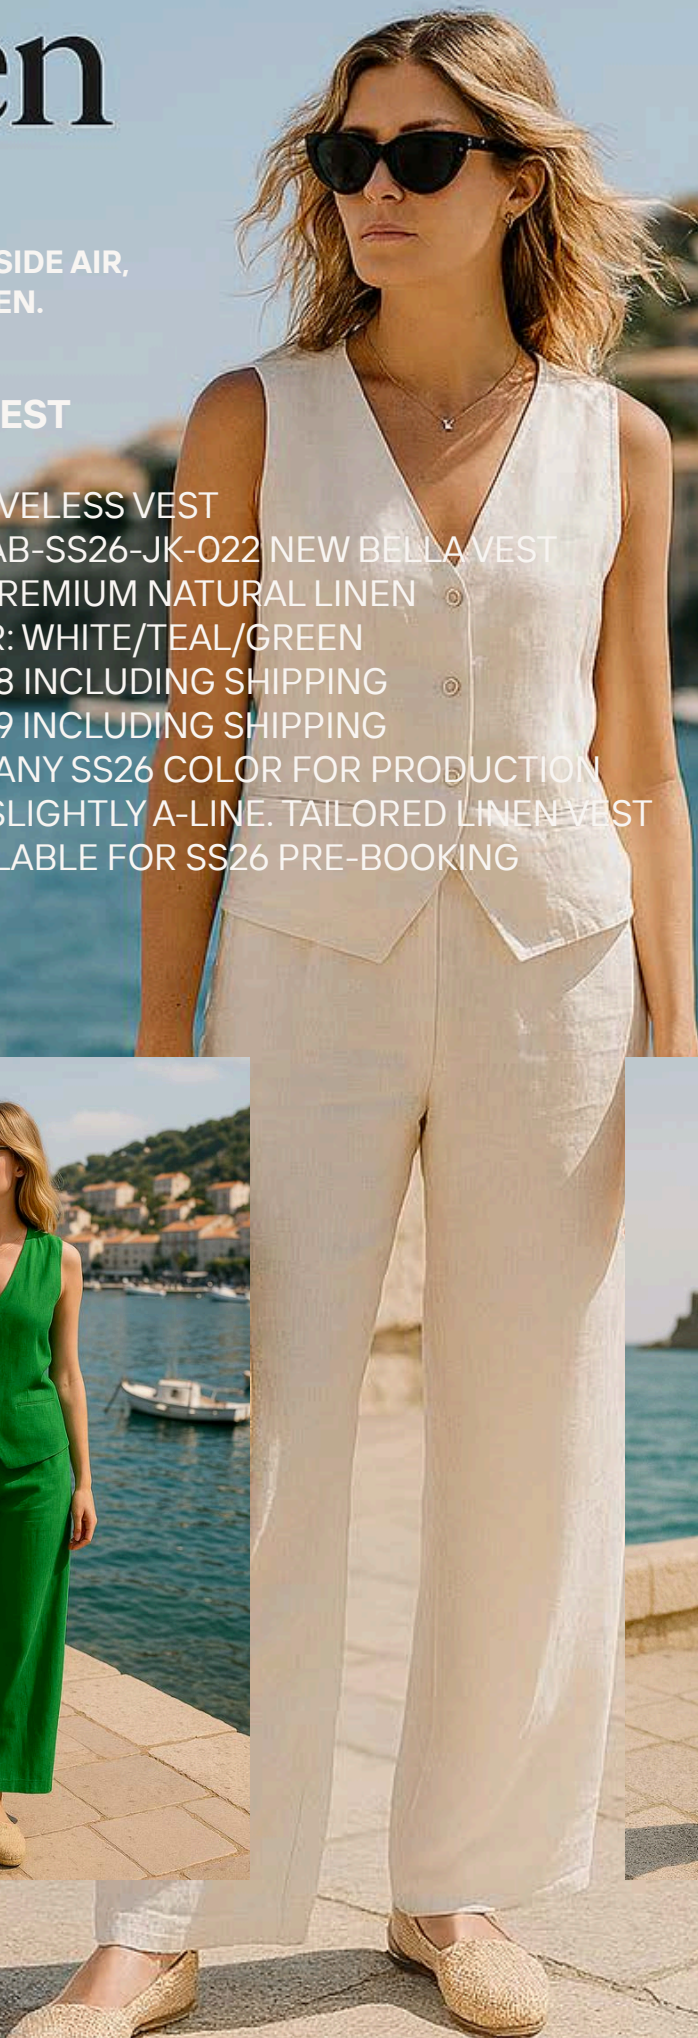

FABULOUS!

Linen

by P C Crafts

UNLIT DAYS, SEASIDE AIR,
EFFORTLESS LINEN.

NEW BELLA VEST

TAILORED SLEEVELESS VEST

STYLE CODE: FAB-SS26-JK-022 NEW BELLA VEST

FABRIC: 100% PREMIUM NATURAL LINEN

SAMPLE COLOR: WHITE/TEAL/GREEN

PRICE USD : $ 48 INCLUDING SHIPPING

PRICE CAD : $ 69 INCLUDING SHIPPING

SIZES: XS – XXL ANY SS26 COLOR FOR PRODUCTION

FIT: RELAXED, SLIGHTLY A-LINE. TAILORED LINEN VEST

DELIVERY: AVAILABLE FOR SS26 PRE-BOOKING