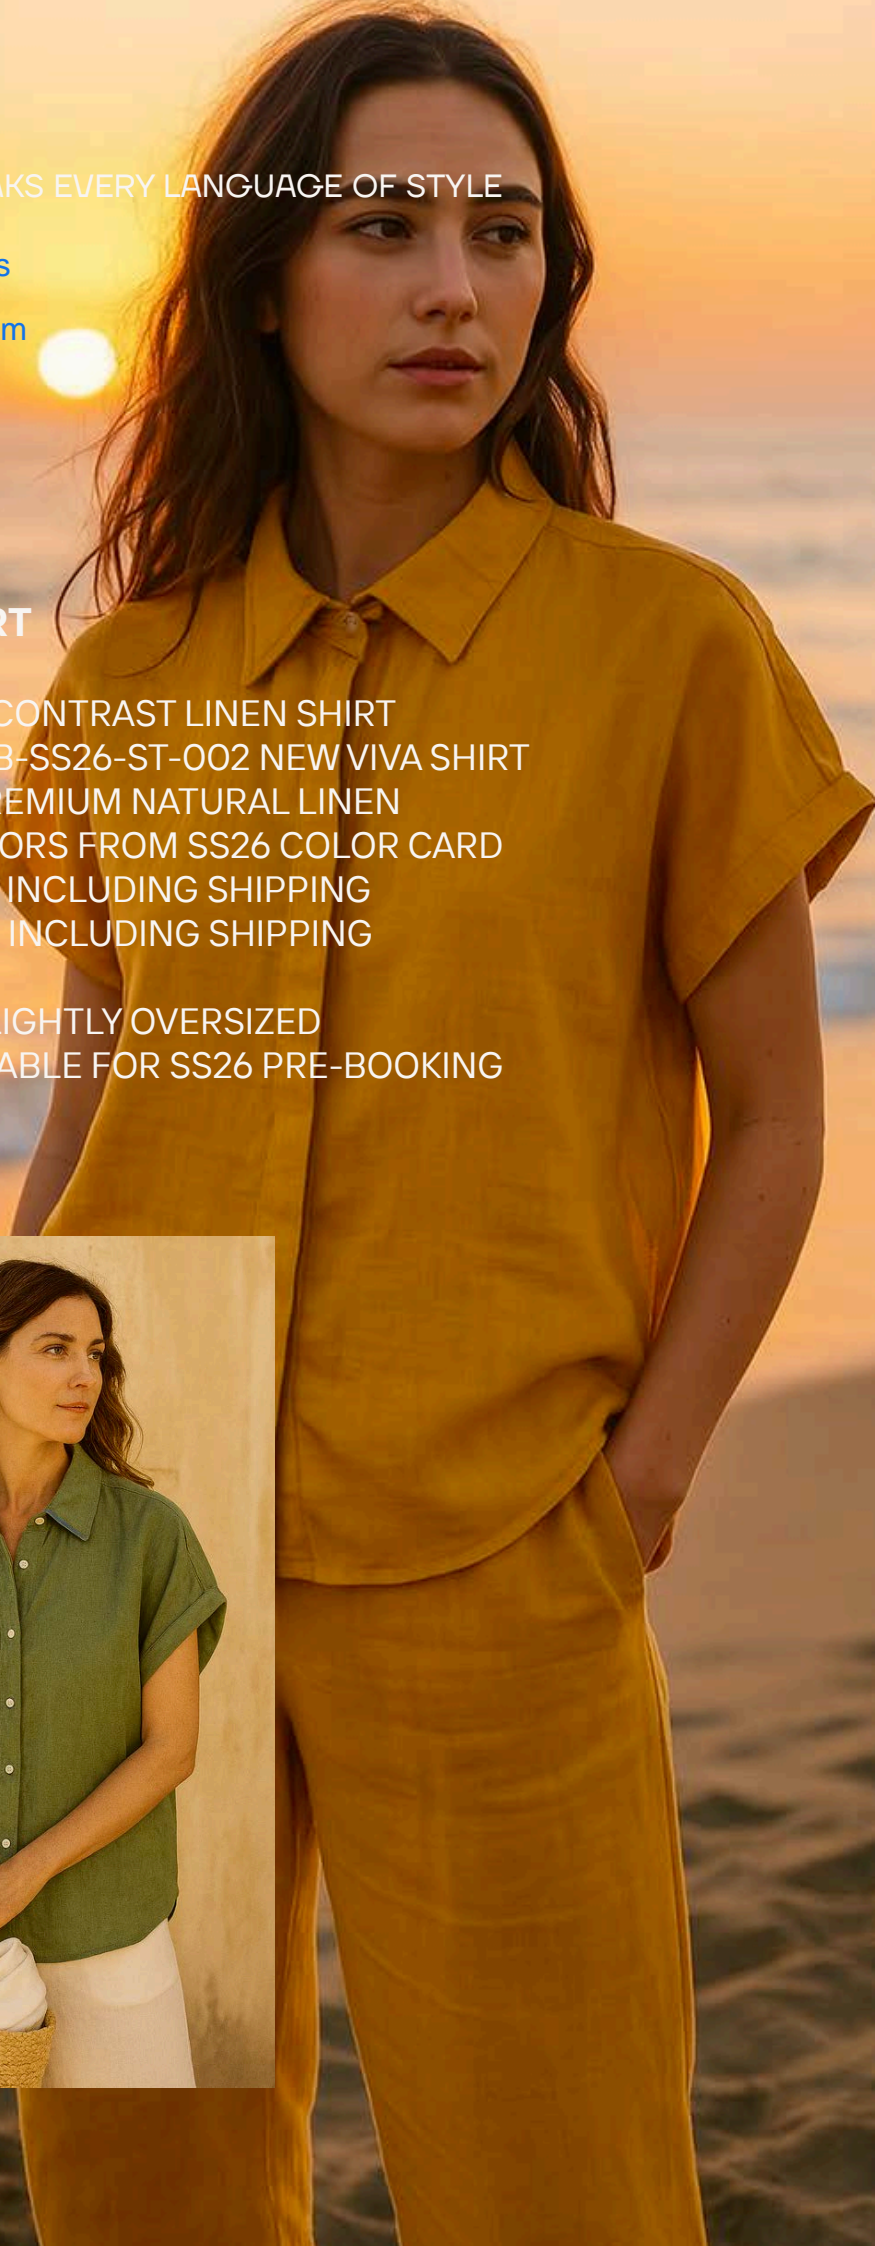

NEW VIVA SHIRT

SHORT-SLEEVE CONTRAST LINEN SHIRT
STYLE CODE: FAB-SS26-ST-002 NEW VIVA SHIRT
FABRIC: 100% PREMIUM NATURAL LINEN
COLOR: ALL COLORS FROM SS26 COLOR CARD
PRICE USD : \$ 43 INCLUDING SHIPPING
PRICE CAD : \$ 66 INCLUDING SHIPPING
SIZES: XS – XXL
FIT: RELAXED, SLIGHTLY OVERSIZED
DELIVERY: AVAILABLE FOR SS26 PRE-BOOKING