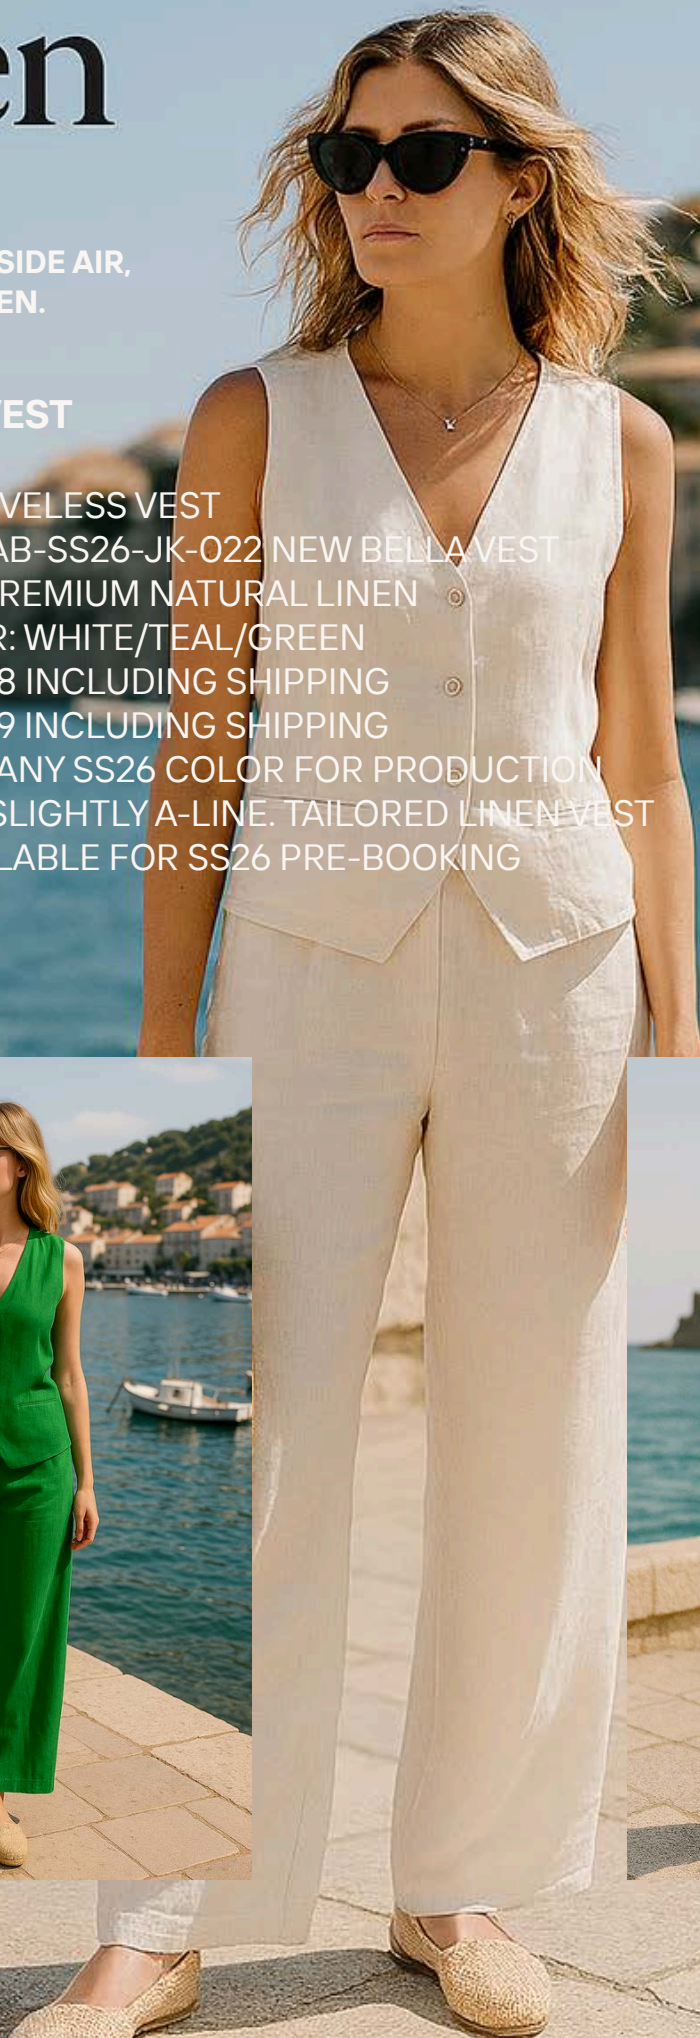

FABULOUS!

Linen

by P C Crafts

UNLIT DAYS, SEASIDE AIR,
EFFORTLESS LINEN.

NEW BELLA VEST

TAILORED SLEEVELESS VEST

STYLE CODE: FAB-SS26-JK-022 NEW BELLA VEST

FABRIC: 100% PREMIUM NATURAL LINEN

SAMPLE COLOR: WHITE/TEAL/GREEN

PRICE USD : $ 48 INCLUDING SHIPPING

PRICE CAD : $ 69 INCLUDING SHIPPING

SIZES: XS – XXL ANY SS26 COLOR FOR PRODUCTION

FIT: RELAXED, SLIGHTLY A-LINE. TAILORED LINEN VEST

DELIVERY: AVAILABLE FOR SS26 PRE-BOOKING