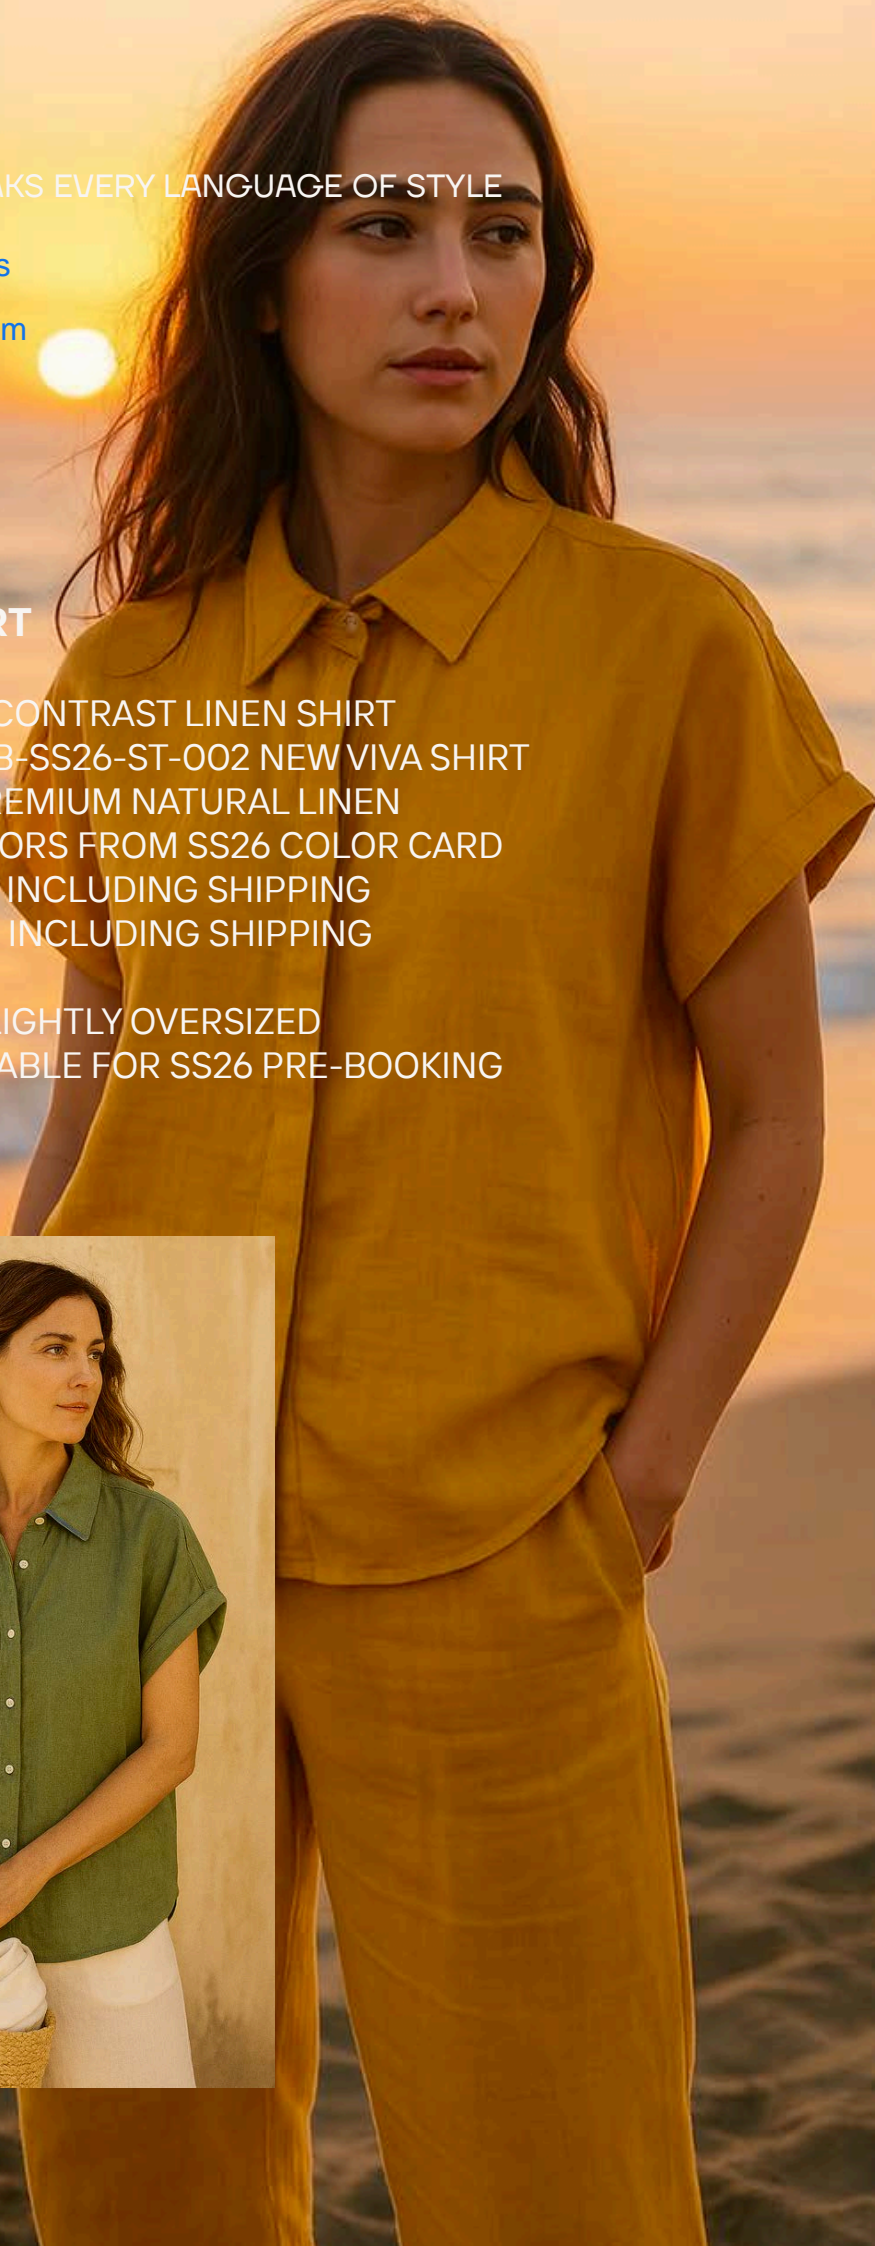

## NEW VIVA SHIRT

SHORT-SLEEVE CONTRAST LINEN SHIRT  
STYLE CODE: FAB-SS26-ST-002 NEW VIVA SHIRT  
FABRIC: 100% PREMIUM NATURAL LINEN  
COLOR: ALL COLORS FROM SS26 COLOR CARD  
PRICE USD : \$ 43 INCLUDING SHIPPING  
PRICE CAD : \$ 66 INCLUDING SHIPPING  
SIZES: XS – XXL  
FIT: RELAXED, SLIGHTLY OVERSIZED  
DELIVERY: AVAILABLE FOR SS26 PRE-BOOKING