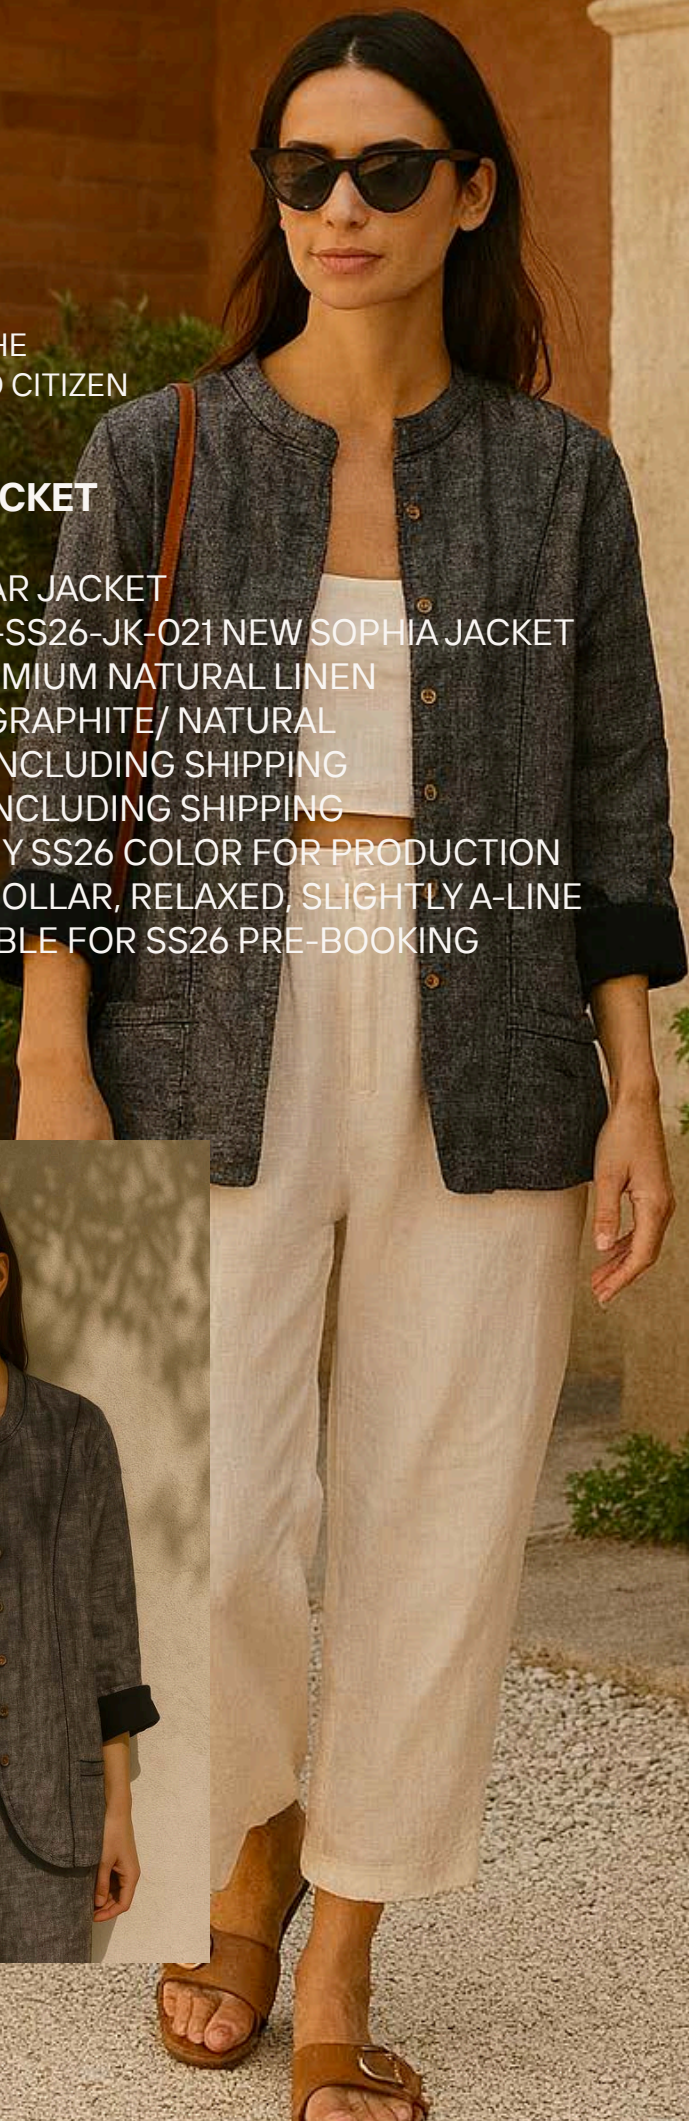

ECO-LUXURY FOR THE
DISCERNING WORLD CITIZEN

NEW SOPHIA JACKET

MANDARIN COLLAR JACKET

STYLE CODE: FAB-SS26-JK-021 NEW SOPHIA JACKET

FABRIC: 100% PREMIUM NATURAL LINEN

SAMPLE COLOR: GRAPHITE/ NATURAL

PRICE USD : $ 53 INCLUDING SHIPPING

PRICE CAD : $ 77 INCLUDING SHIPPING

SIZES: XS – XXL ANY SS26 COLOR FOR PRODUCTION

FIT: MANDARIN COLLAR, RELAXED, SLIGHTLY A-LINE

DELIVERY: AVAILABLE FOR SS26 PRE-BOOKING