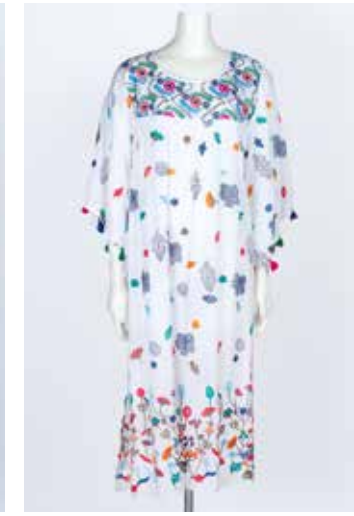

I1725ARB-EMB12
WHITE
SIZE: OS
PRICE: $58