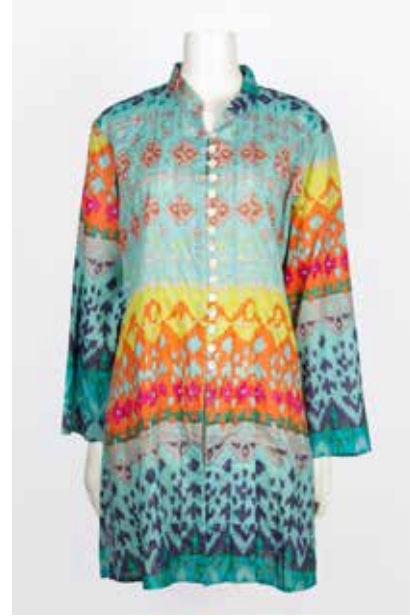

I0414SUJ-MIX04
AQUA-PINK, S-XL, $22