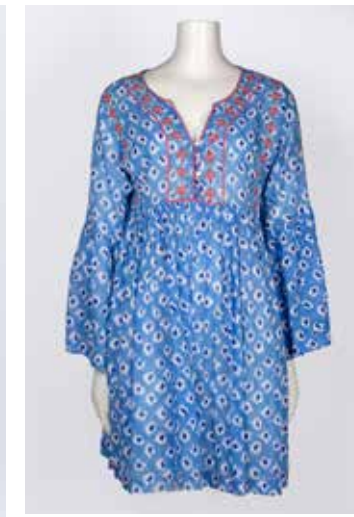

DRESSES

I1724HIP-EMB98
WHITE-NAVY
SIZE: S / M / L / XL
PRICE: \$44

I1725ARB-EMB12
NAVY
SIZE: OS
PRICE: \$58

I1725ARB-EMB12
WHITE
SIZE: OS
PRICE: \$58

I1723PEA-MIX91
MULTI
SIZE: S / M / L / XL
PRICE: \$39

I1724GEN-BPT09
NAVY
SIZE: OS
PRICE: \$38