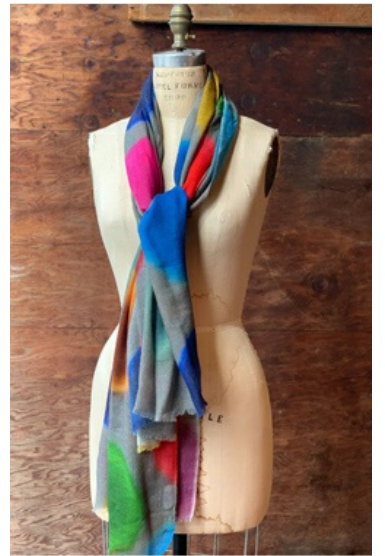

WOOL/WINTER WEIGHT CRC01

Style #: I0142ESW-CRC01
Season: fall 2020
Wholesale: $29.00
M.S.R.P.: $72.50
Sizes: NS
Color: multi