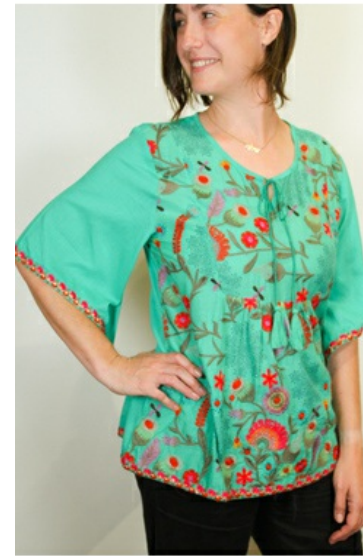

SPECIALTY TOP EMB18

Style #: I1715PSO-EMB18
Season: spring/summer
Wholesale: $44.00
M.S.R.P.: $110.00
Sizes: S - M
Color: green