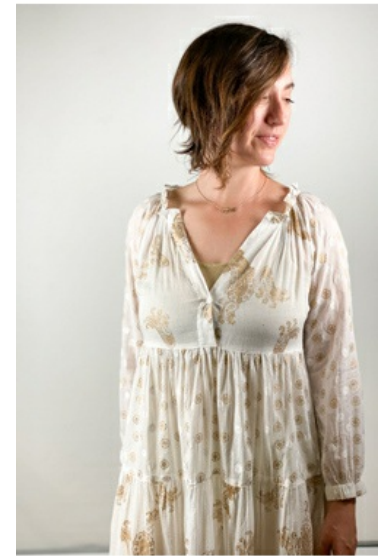

DRESS PRT21

Style #: I1325108-PRT21
Season: spring/summer
Wholesale: $19.00
M.S.R.P.: $47.50
Sizes: S - L
Color: white