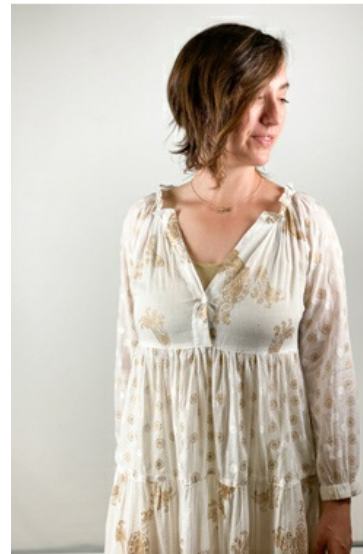

DRESS PRT21

Style #: I1325108-PRT21
Season: spring/summer
Wholesale: $19.00
M.S.R.P.: $47.50
Sizes: S - L
Color: white