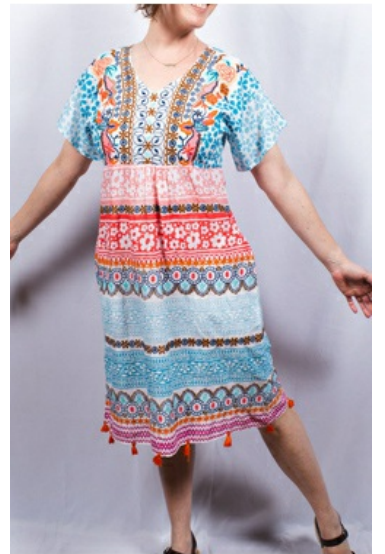

DRESS MIX91

Style #: I1723PEA-MIX91
Season: spring/summer
Wholesale: $39.00
M.S.R.P.: $97.50
Sizes: S - XL
Color: multi