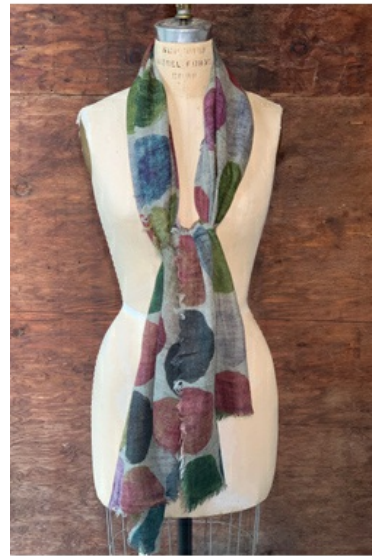

WOOL/WINTER WEIGHT CRC02

Style #: I0142644-CRC02
Season: fall 2020
Wholesale: $29.00
M.S.R.P.: $72.50
Sizes: NS
Color: green