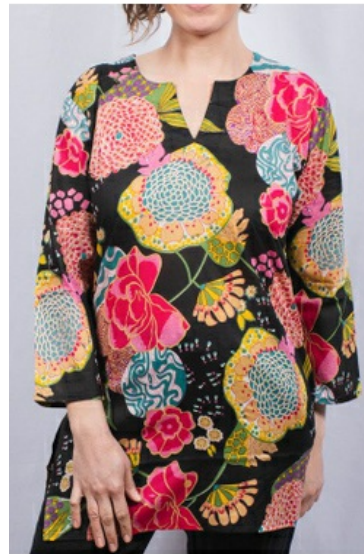

TUNIC 0BEAU

Style #: I1411CTN-0BEAU
Season: fall 2020
Wholesale: $12.00
M.S.R.P.: $36.00
Sizes: S - XXL
Color: black multi