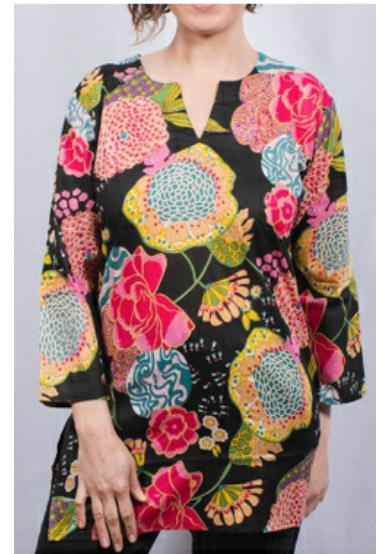

TUNIC 0BEAU

Style #: I1411CTN-0BEAU
Season: fall 2020
Wholesale: $12.00
M.S.R.P.: $36.00
Sizes: S - XXL
Color: black multi