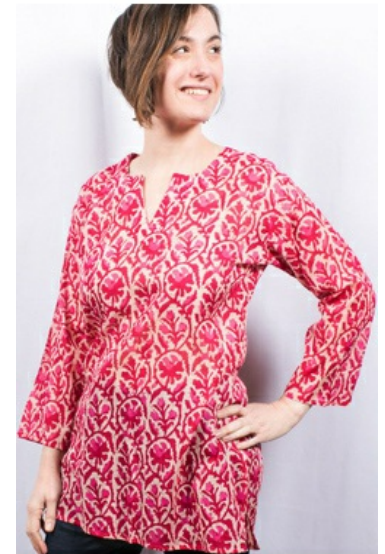

TUNIC SE212

Style #: I1411CTN-SE212
Season: spring/summer
Wholesale: $12.00
M.S.R.P.: $36.00
Sizes: S - XXL
Color: berry